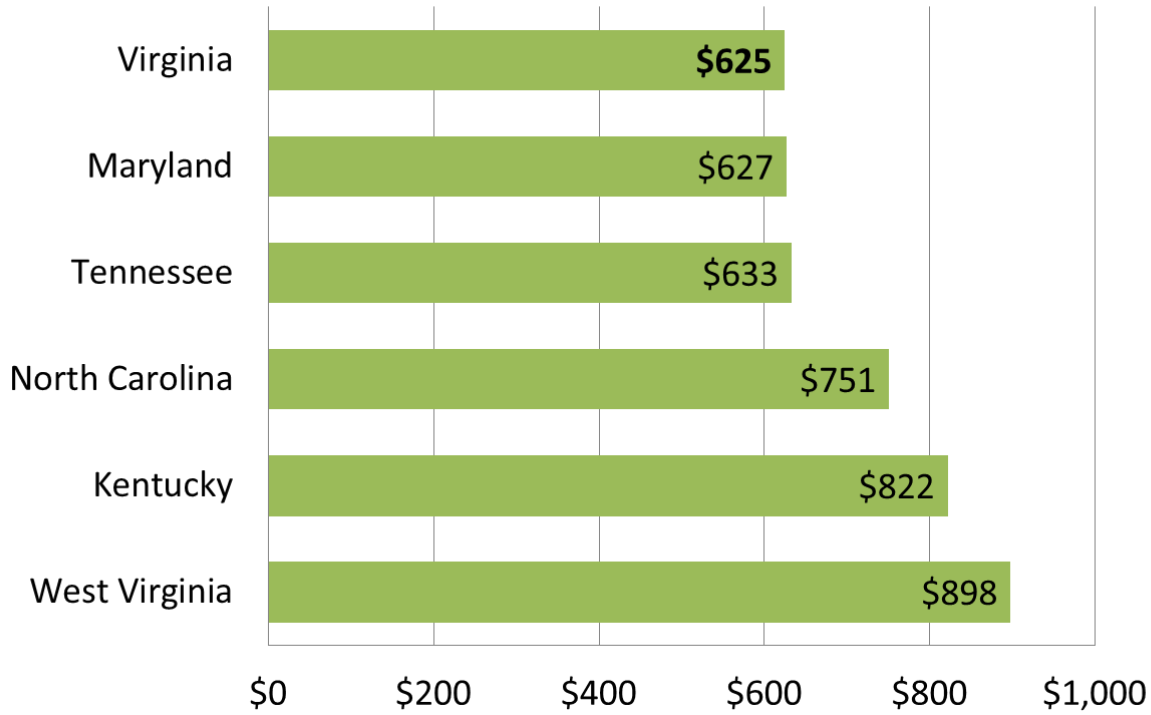

Adult Education Works for Virginia!

Adult Education Cost per Student

Federal Education Budget Project: Federal and State Adult Education Spending 2010

Virginia Adult Education Data: July 1, 2015 – June 30, 2016

Adult Education programs in Virginia served a total of **20,221** students.

- 56.8% (11,491) were ESOL students, 35.5% (7,185) were ABE students, and 7.6% (1,545) were ASE (GED®) students
- 45.4% of students that sought a job found employment
- 67.3% of students that sought to retain employment were still employed

VA Dept. of Education

Virginia GED® Testing January – December 2016

VA Dept. of Education

Virginia gained 4,157 new GED recipients in 2016!

VA Pass Rate: 80%

National Pass Rate: 80%

GED® and GED Testing Service® are registered trademarks of the American Council on Education and may not be used or reproduced without express written permission.